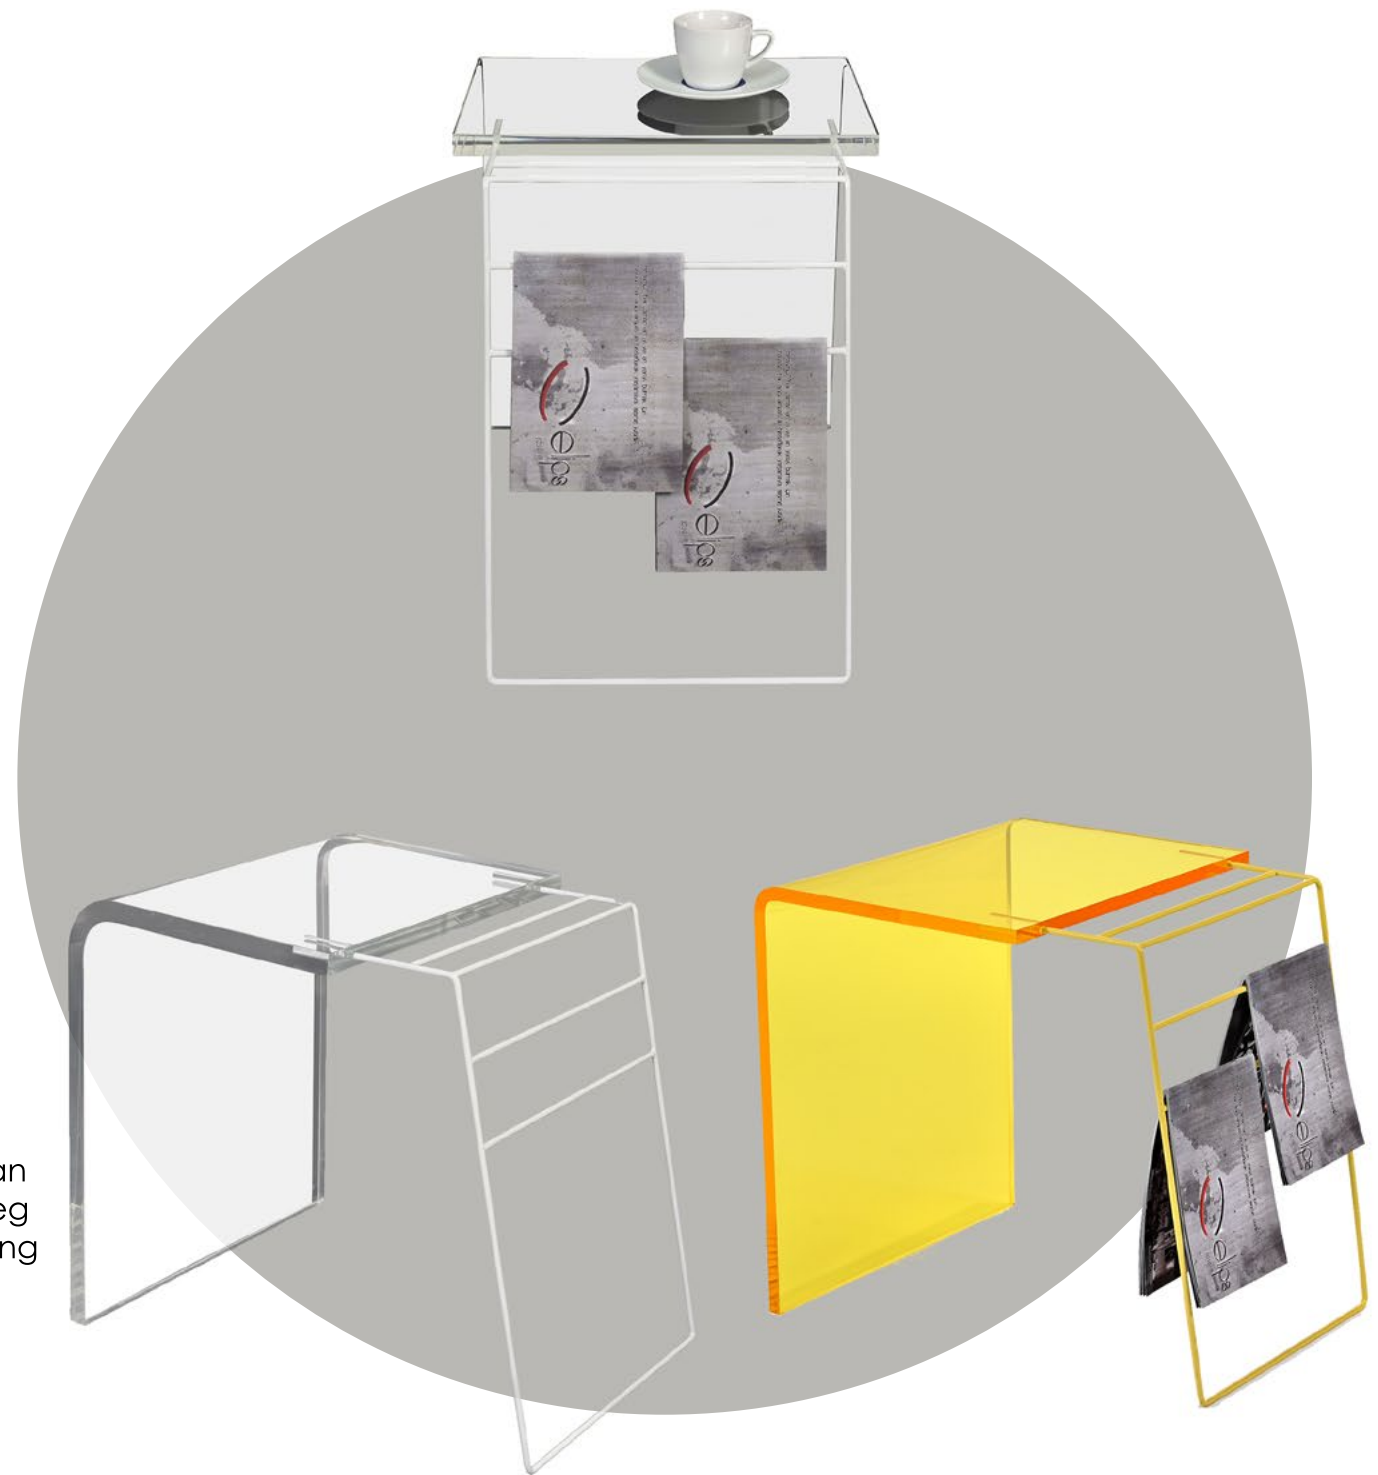

FEZΔ

Designed with inspiration from the linear and clear lines of the arrows, the ARROW coffee table family is designed to create a combination with different sizes and details.

Measurements: Ø 55 x 57.5 cm

Measurements: Ø 45 x 48.5 cm

ARROW

Labyrinths are known for the excitement rather than the desired result. Designed based on this excitement, LAB emphasizes the labyrinth perception in both areas by projecting the labyrinth on the coffee table as the area in contact with the floor.

Measurements: 60 x 60 x 60 cm

In nature, there are congenital designers, the most notable of which is undoubtedly spiders. The WEB Coffee Table is inspired by the spider's creation of its nest and trap with an inconceivable design, and came out with reflection.

Measurements: Ø 60 x 60 cm

FEZA

The coffee table-magazine holder designed based on prosthetic legs, shows that they can stand together as a result of the prosthetic leg and the leg supporting each other. Supporting the statement that unity is strength, the LEG coffee table draws attention with its simple assembly.