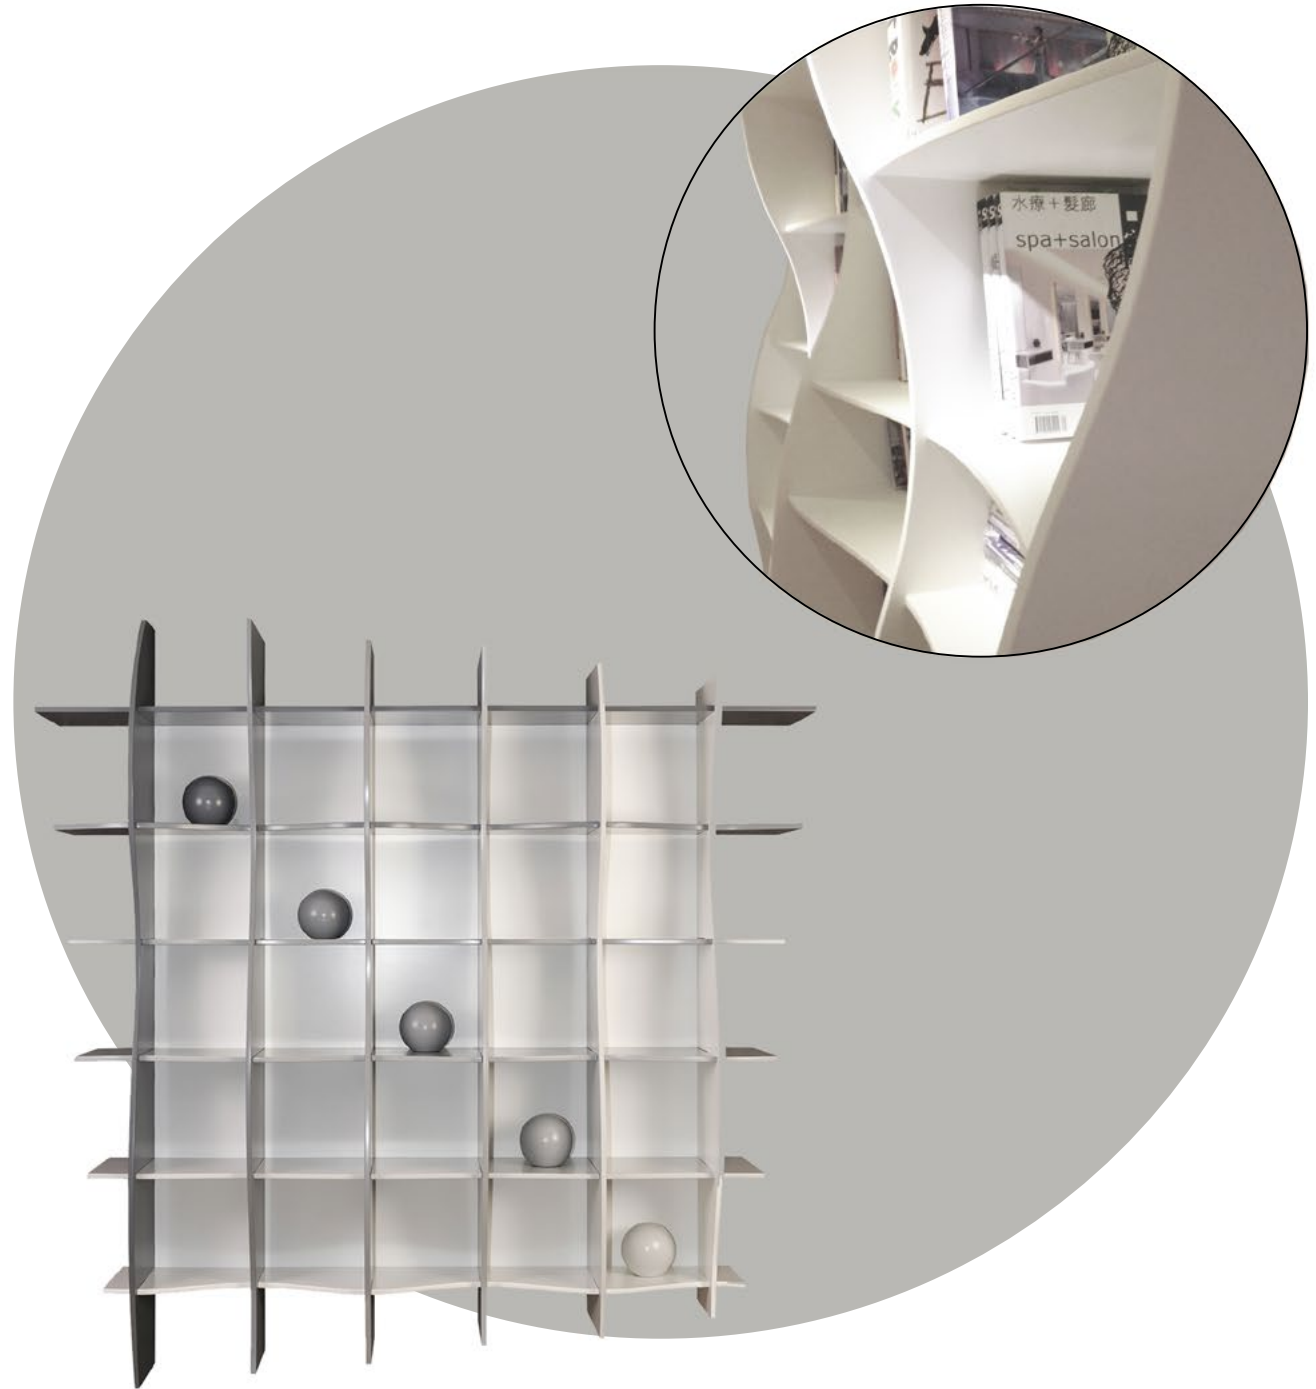

Measurements: (85 x 90 x 102 cm) x 43 cm

Whether large or small, minimal furniture makes life easier for the user in any place. ROUND design consists of a round oak veneer coffee table in 2 different sizes designed based on this need.

Measurements: Ø 37 x 36 cm
Measurements: Ø 52 x 46 cm

BOOKSHELVES & DRESSERS

FEZA

WAVESHELF library, which has a different appearance from every angle with the intersection of different amorphous forms on the vertical and horizontal, softens the hardness of the rectangular form of the books it displays. The library, which can be produced in different sizes, offers a naive appearance with the thinness of the shelves and the system of interlocking vertical and horizontal elements.

Measurements: 48 x 249 x 236.5 cm

WAVESHELF

FEZΔ

Designed based on the idea of using different materials and functions together, the MIXED sideboard fulfills the storage function as a mission and also serves the purpose of necessary lighting.

Measurements: 35 x 184 x 67 cm

MIXED

FEZA

The bowls that sometimes cause us to feel our past and feelings that warm us are indispensable for every home. The transparent feet of the massive hemispheres that give the impression of a bowl on the table of the BOWL sideboard, embodied in a bowl story, give the appearance of disconnecting from the floor.