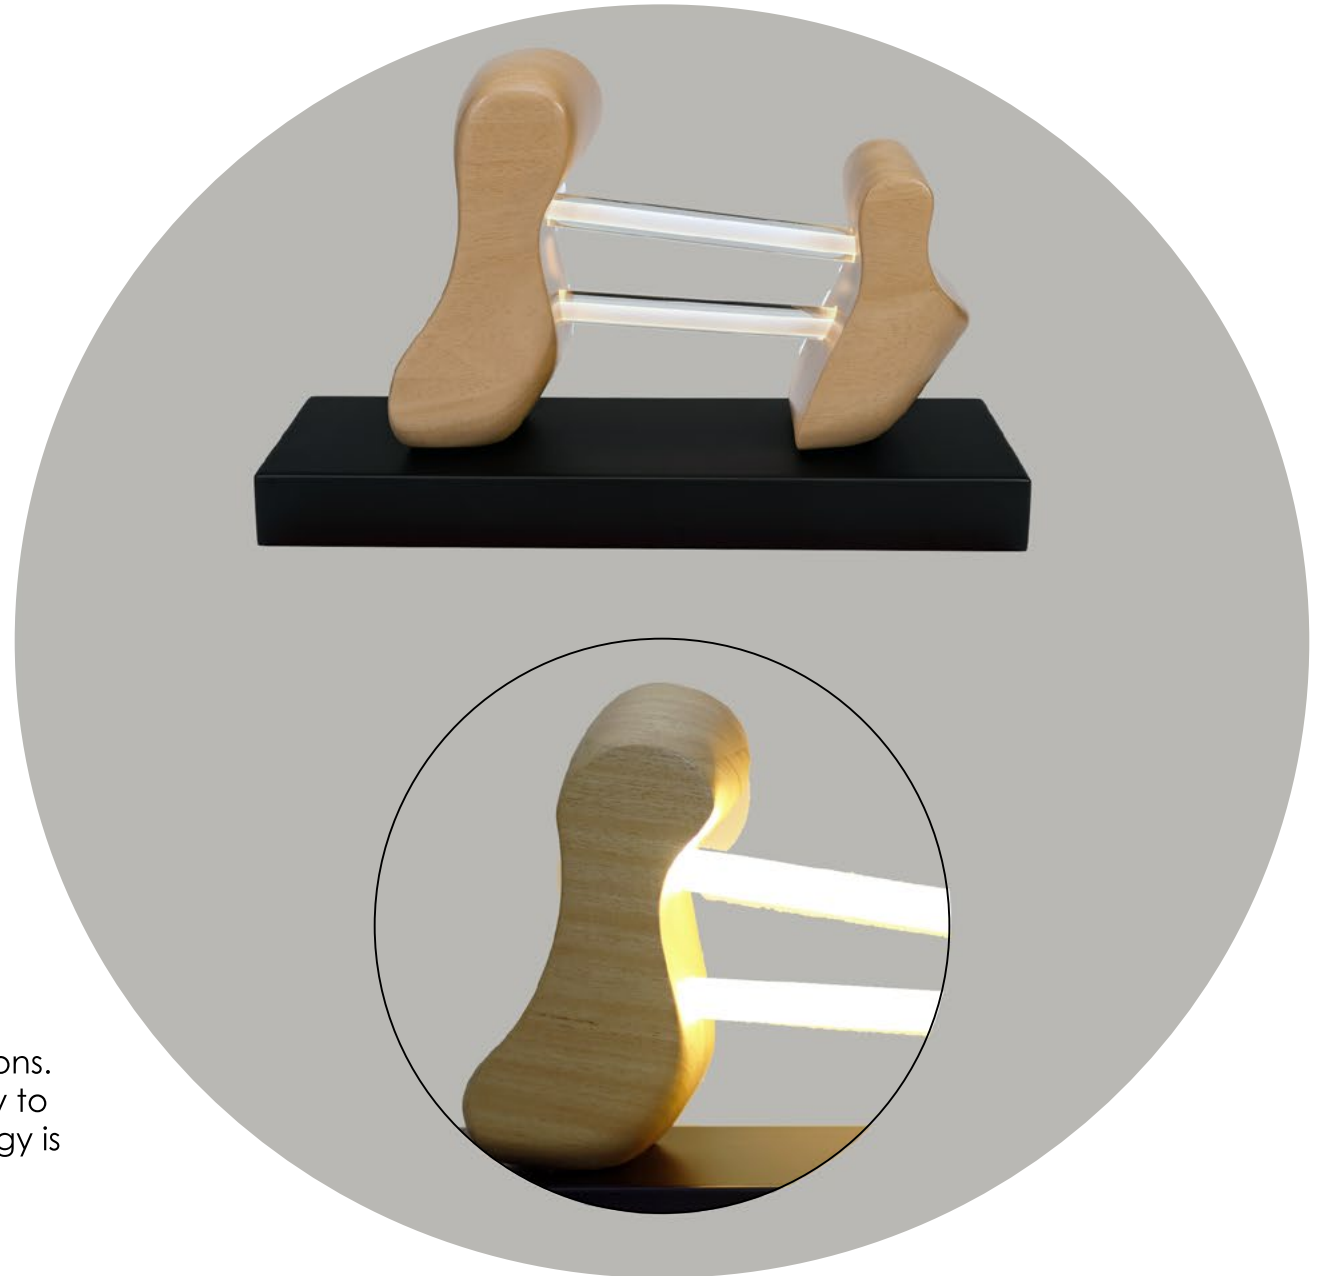

Measurements: 35 x 110 x 95 cm

THIN

FEZA

It is a design that emerged from the need to fulfill different functions in spaces with small square meters. While MULTI modules are positioned side by side in the space and used as a coffee table (it also has a module used as a tray) when it is necessary, when you want to empty the middle area of the hall and organize a party, or etc., it can be stacked on top of each other and used as a library, and thanks to its rotating feature, it allows access to books from both sides.

Measurements: Ø 60 x 39 cm

MULTI

LIGHTING & ACCESSORIES

DROP lighting, inspired by the water circles that we need most, with the lighting in its center tries to emphasize how valuable each waterdrop is. The design, which appears as a lampshade as well as pendant lamps, also allows you to charge your phone.

Measurements: Ø 40 cm , Ø 36,2 cm

The relationship between mother and child is without dispute one of the strongest connections. This connection spreads positive energy not only to each other but also to its surroundings. This energy is shaped as light in the LINE lampshade.

Measurements: 11.5 x 35 x 22 cm

FEZΔ

QUEEN, which is a floor lamp design with an elegant body with its cubic form, makes a difference to the space it is located in with its light spreading around between the plexi bars almost like a queen.