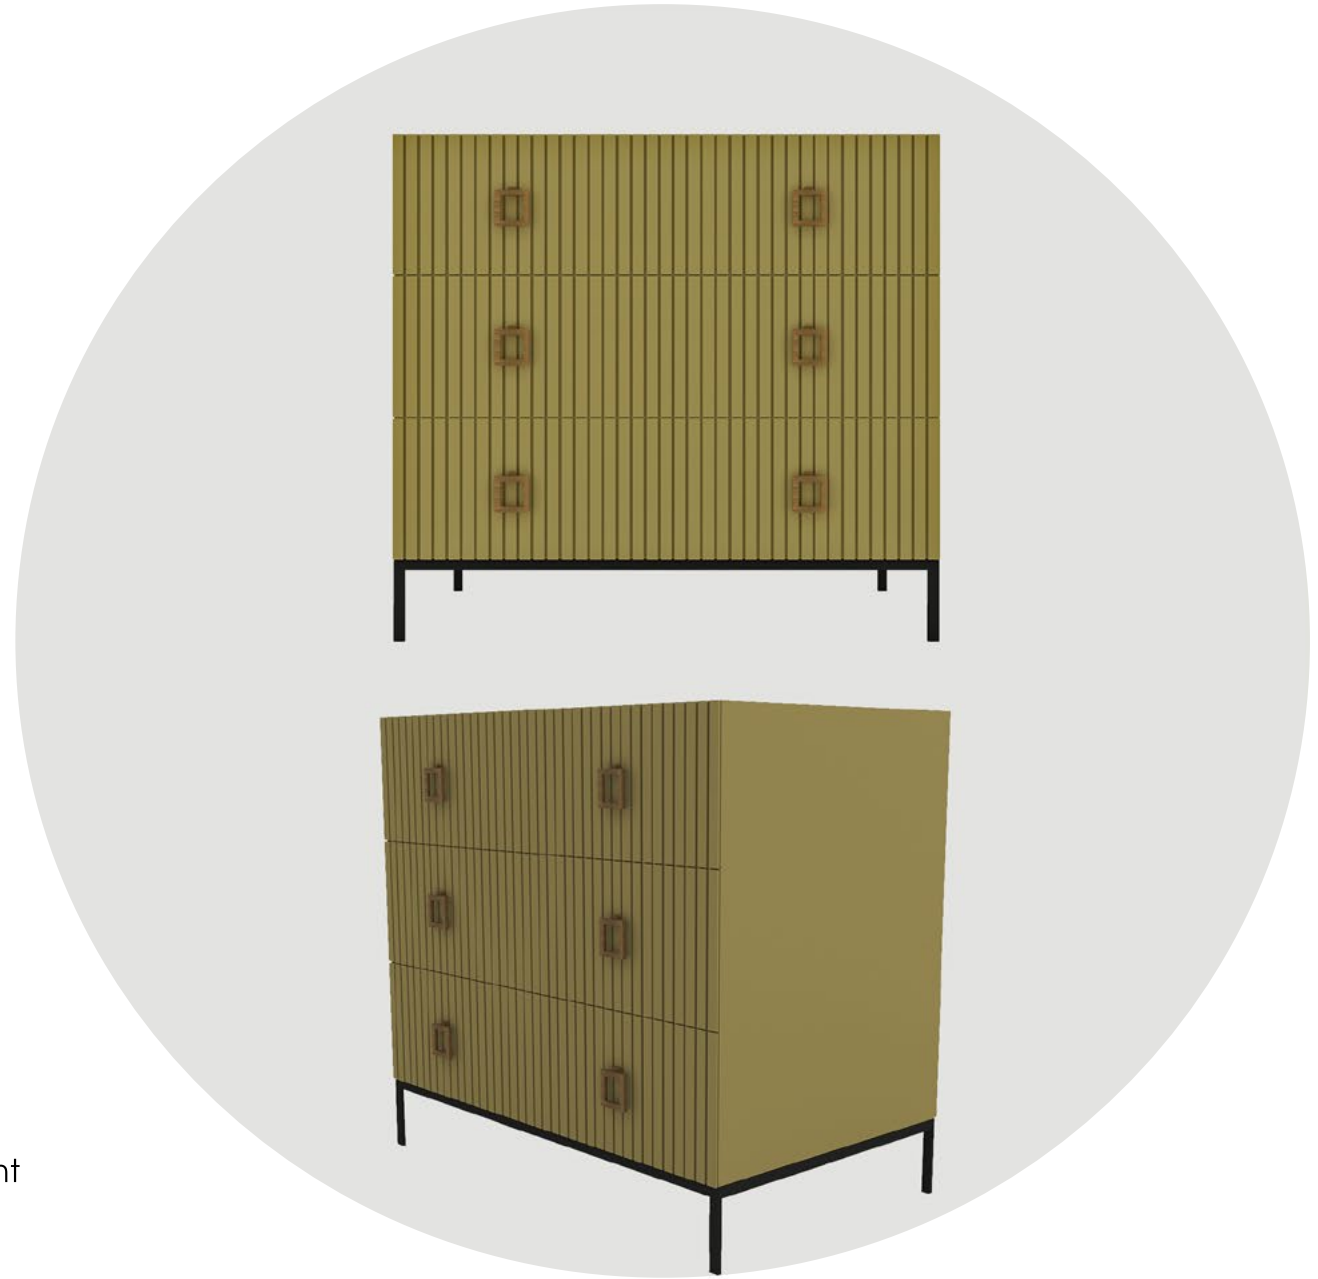

Measurements: 36 x 87 x 84 cm

The design takes its name from Tubism, which is created by the painter Fernand Léger, who put forward cubism in different forms with his unique interpretation. The TUBIC sideboard shows up as a sculptural design while creating surprise in angle joints.

Measurements: 43 x 117.5 x 90 cm

Sideboards are furniture that especially welcomes us at the entrances and answers the purpose. Generally, when using upper benches, the need for storage occurs over time. While DEPOT sideboard, you can meet all these needs with its soft-edged drawers and round legs, it also provides a cute welcome.

Measurements: 50 x 165 x 90 cm

While the STRIP 1 console meets the storage needs, it also adds elegance to the space with its elegant joints and stainless rod legs accompanying its soft corners.

Measurements: 36 x 100 x 80 cm

STRIP2 dresser shows up with its unique style with its elegant and assertive joints, handles and metal legs on the front to add a different atmosphere to the bedroom.

Measurements: 50 x 165 x 90 cm

FEZΔ