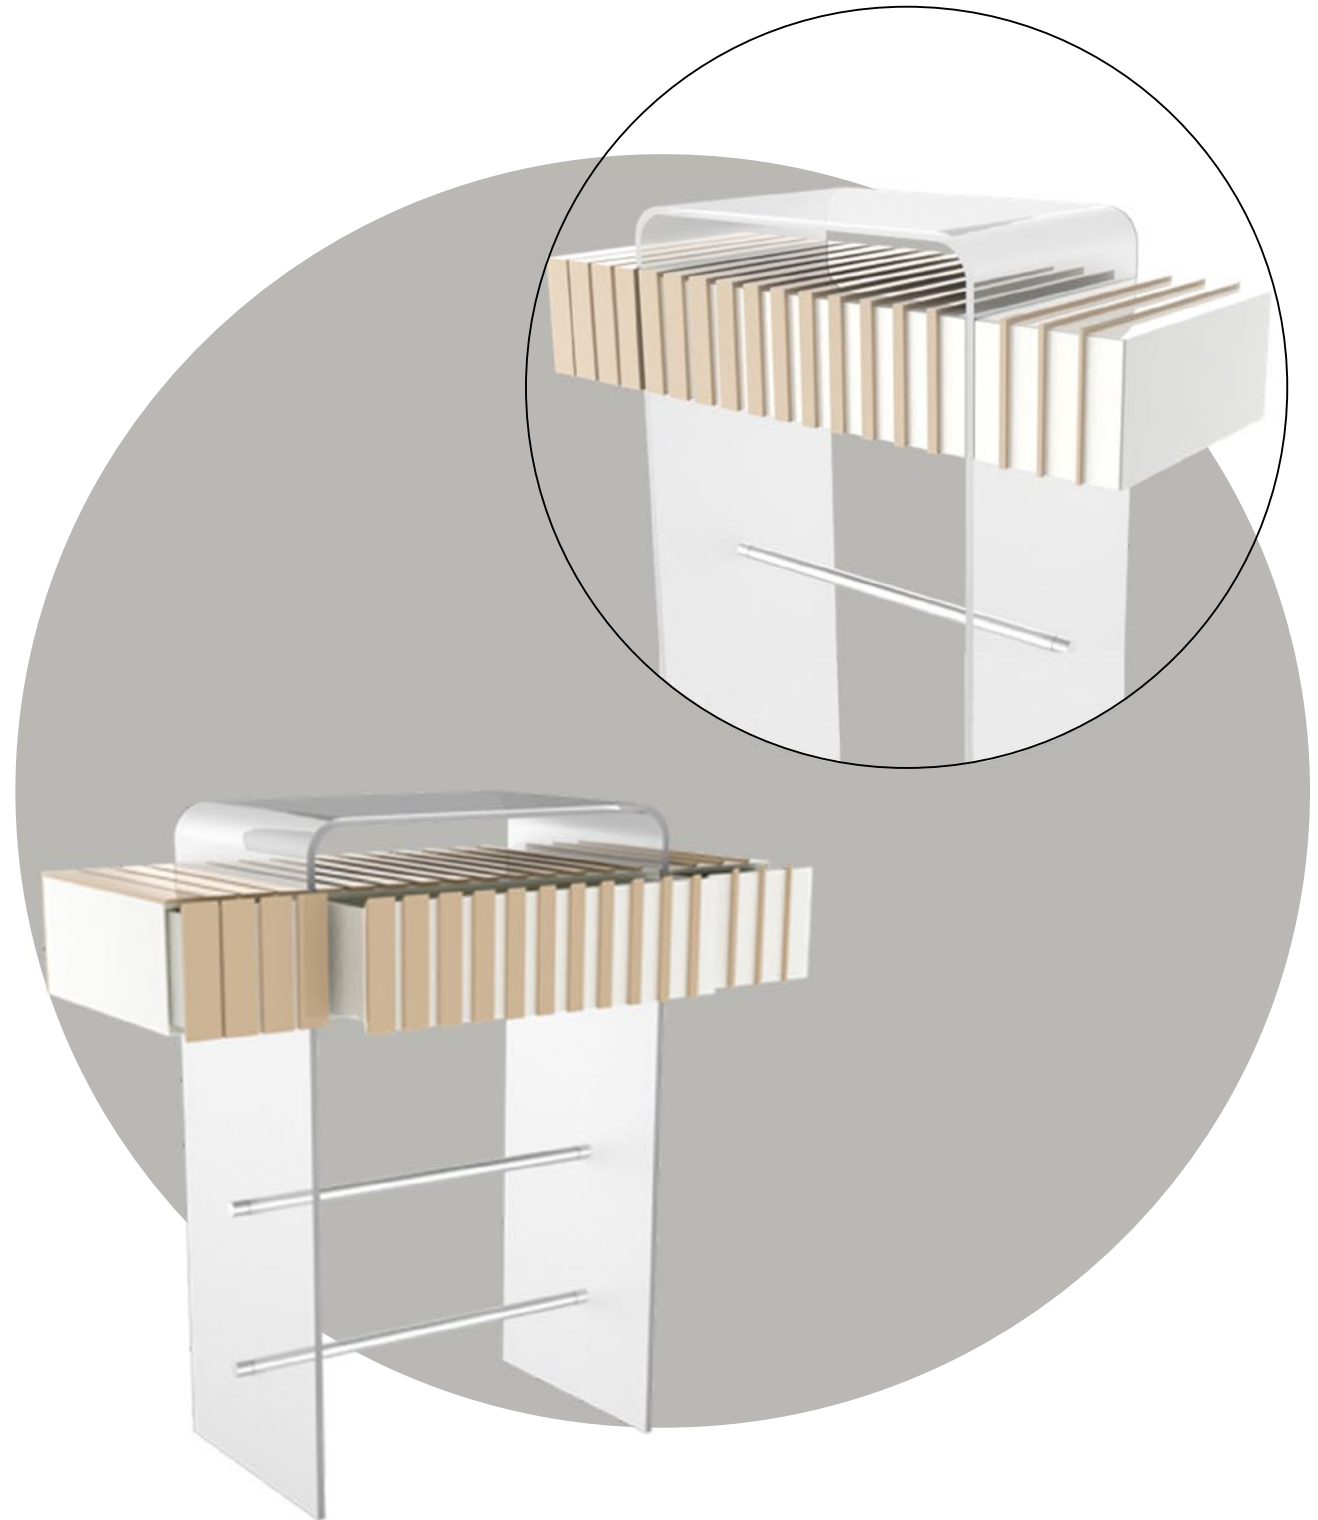

Measurements: 48 x 249 x 236.5 cm

WAVESHELF

FEZΔ

Designed based on the idea of using different materials and functions together, the MIXED sideboard fulfills the storage function as a mission and also serves the purpose of necessary lighting.

Measurements: 35 x 184 x 67 cm

MIXED

FEZA

The bowls that sometimes cause us to feel our past and feelings that warm us are indispensable for every home. The transparent feet of the massive hemispheres that give the impression of a bowl on the table of the BOWL sideboard, embodied in a bowl story, give the appearance of disconnecting from the floor.

Measurements: 45 x 110 x 85 cm

BOWL

FEZΔ

Winking at the cubism, looking behind the surfaces of the design, it emphasizes the object with geometric lines from different aspects at the same time. Complementing each other and being perceived in the third dimension shapes the CUBIC sideboard.

Measurements: 30 x 81 x 89 cm

CUBIC

BELT sideboard, which is designed based on opening and closing of the belt and if need be tightening them, breaks off the belt from the floor with its transparent legs and lifts it to the point where it should be.