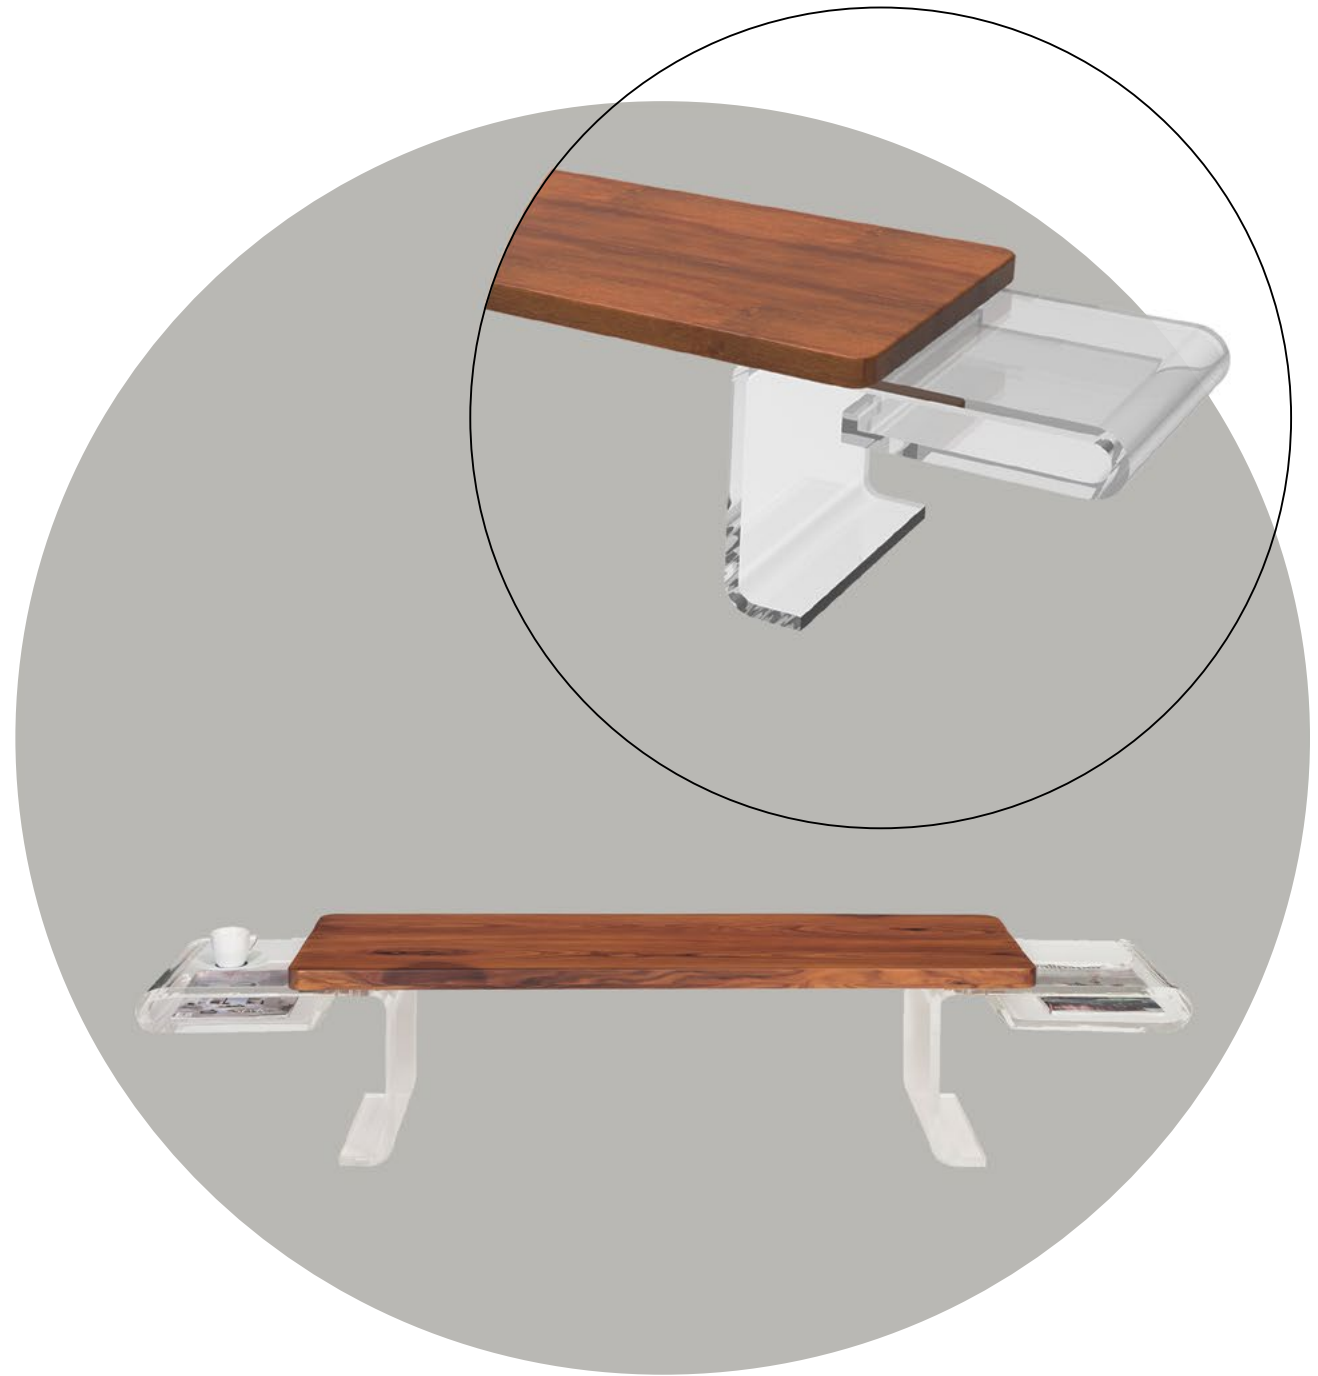

Measurements: 73 x 228 x 82 cm

ELIPS pouff can be used in different positions, like a stone sliding in waves, in relation to the WAVE sofa. Either as a pouff-coffee table in the middle in the room or like a puzzle, WAVE adheres to the sofa and allowing you to lie down while watching the movie or the match.

Measurements: 60 x 113 x 42 cm

WAVE SOFA

Lines on the tree trunk discover its age. YEARS wing chair is a design in which the line forms both the skeleton and the arms, based on the past and future years and the pattern.

Measurements: 73 x 74 x 86 cm

7HILL pouffe design, created based on the 7 hills of Istanbul, is reminiscent of a hill in its entirety.

Measurements: 40 x 40 cm

FEZA

REST daybed, which has a peaceful design, allows you to lie down and spend time at any time of the day. The design inspired by the flying carpet makes you feel on the flying carpet, not on an ordinary daybed.

Measurements: 85 x 197 x 82 cm

REST

FEZΔ

WAIT bench , which is inspired by the flying carpet, allows you to perform your waiting action on a flying carpet while detaching its massive body from the ground with the help of its curved transparent legs, which are also used as a coffee table.